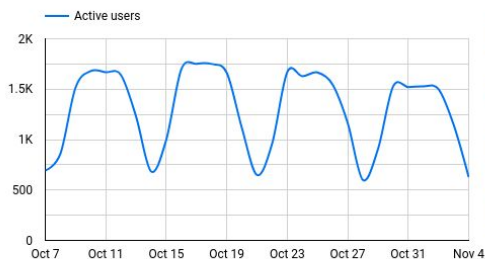

1 - 29 / 29 < >

Users
65,294

G4 DATE	Active users
1. Nov 4, 2023	2,960
2. Nov 3, 2023	4,948
3. Nov 2, 2023	6,409
4. Nov 1, 2023	6,452
5. Oct 31, 2023	6,536
6. Oct 30, 2023	6,661
7. Oct 29, 2023	4,035
Grand total	87,683

1 - 29 / 29 < >

Active users
87,683

docs.ros.org

ROS 2 documentation users increased by **34.29%**

index.ros.org

Google Analytics Results for 2023

Date	Users
1. Oct 7, 2022	828
2. Oct 8, 2022	525
3. Oct 9, 2022	595
4. Oct 10, 2022	1,059
5. Oct 11, 2022	1,170
6. Oct 12, 2022	1,143
7. Oct 13, 2022	1,036
8. Oct 14, 2022	836

Users
18,926
No data

G4 DATE	Active users
1. Oct 6, 2023	1,258
2. Oct 7, 2023	694
3. Oct 8, 2023	860
4. Oct 9, 2023	1,515
5. Oct 10, 2023	1,680
6. Oct 11, 2023	1,669
7. Oct 12, 2023	1,641
Grand total	26,516