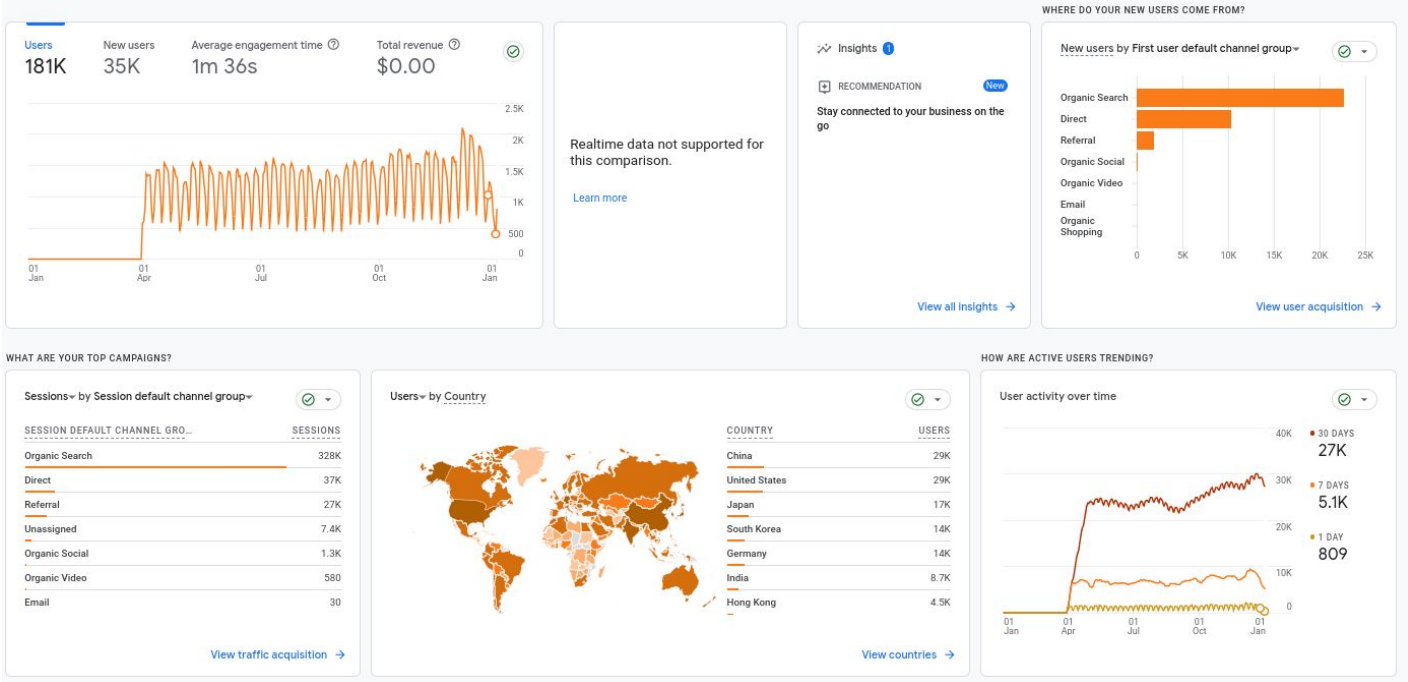

index.ros.org

Google Analytics Results for 2023