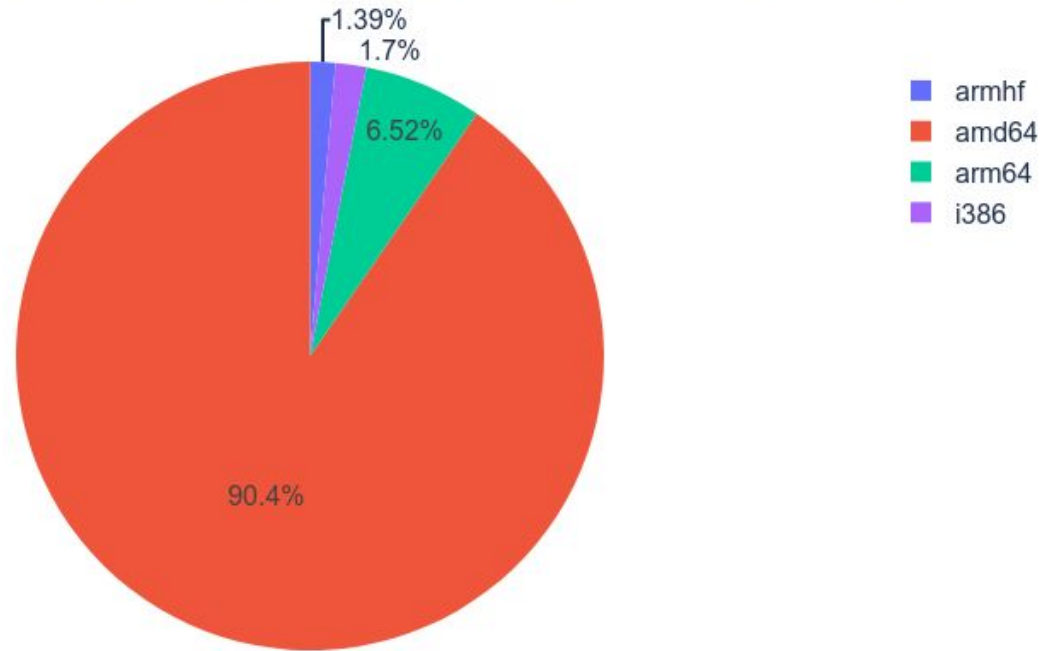

packages.osrfoundation.org Gazebo Downloads By Arch (November 2023)