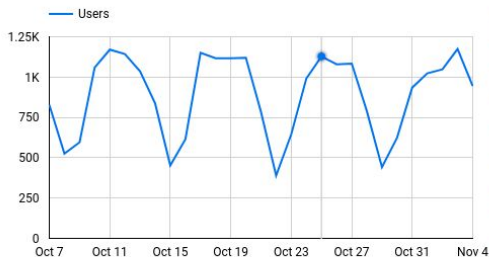

1 - 29 / 29 < >

Users
65,294

G4 DATE	Active users
1. Nov 4, 2023	2,960
2. Nov 3, 2023	4,948
3. Nov 2, 2023	6,409
4. Nov 1, 2023	6,452
5. Oct 31, 2023	6,536
6. Oct 30, 2023	6,661
7. Oct 29, 2023	4,035
Grand total	87,683

1 - 29 / 29 < >

Active users
87,683

docs.ros.org

ROS 2 documentation users increased by **34.29%**

index.ros.org

Google Analytics Results for 2023

Date	Users
1. Oct 7, 2022	828
2. Oct 8, 2022	525
3. Oct 9, 2022	595
4. Oct 10, 2022	1,059
5. Oct 11, 2022	1,170
6. Oct 12, 2022	1,143
7. Oct 13, 2022	1,036
8. Oct 14, 2022	836

Users
18,926
No data

G4 DATE	Active users
1. Oct 6, 2023	1,258
2. Oct 7, 2023	694
3. Oct 8, 2023	860
4. Oct 9, 2023	1,515
5. Oct 10, 2023	1,680
6. Oct 11, 2023	1,669
7. Oct 12, 2023	1,641
Grand total	26,516