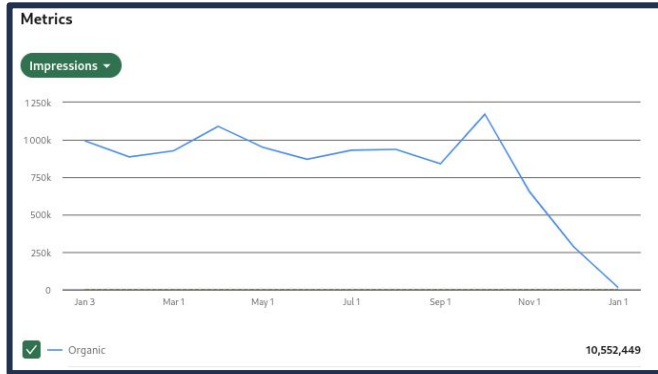

Robotics Stack Overflow Questions Per Month

Top ROS Question Tags on Robot Stack Exchange for 2023

RSE ROS Question Tags with a High Number of Views Per Question

ROS on Social Media Spreading awareness of the project.

Robot Operating System 2023

This subreddit is for discussions around the Robot Operating System, or ROS.

18K Members **55** Online **Top 4%** Rank by size ↗

USER FLAIR

Robot Operating system, or ROS.

📅 Created Oct 26, 2010 2022

12.9k ROS developers **30** turtle aficionados here now **Top 5%** Ranked by Size

reddit.com/r/ROS

Meeting community where they're at. Taken 1/4/2024. Graph from socialrise.com.

LinkedIn

~112,000 Followers