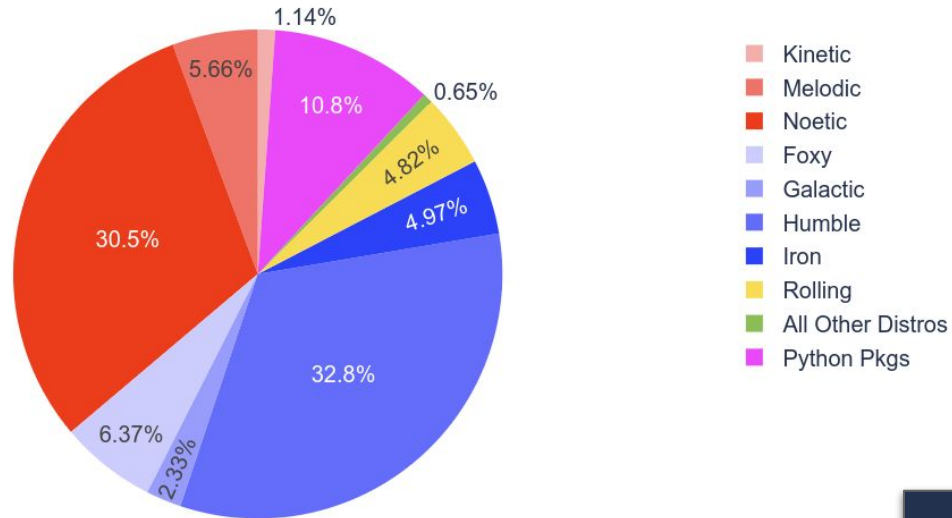

ROS Package Downloads by Distro October 2023