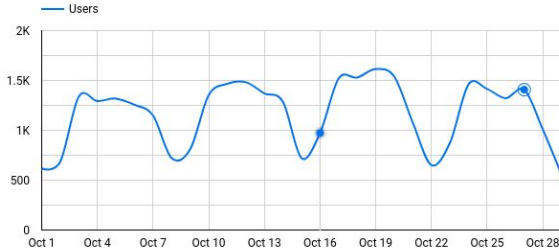

South America

Sao Paulo, Brazil

ROS Discourse ROS Community Discussion Forum

ROS Discourse User Metrics

2022-12-12

	Last 24 hours	Last 7 days	Last 30 days	All Time
Topics	3	22	103	7.1k
Posts	18	166	917	64.6k
Sign-Ups	3	37	172	8.3k
Active Users	200	501	930	—
Likes	14	139	653	37.5k
Chat Messages	3	10	41	216

2024-01-04

	24 hours	7 days	30 days	All time
Topics	8	28	82	8.3k
Posts	71	224	913	76.9k
Sign-ups	21	59	238	9.8k
Active users	224	472	1.0k	—
Likes	23	89	460	44.9k
Chat messages	0	1	34	1.0k

ROS Discourse

	Dec 2022	Jan 2024	Change
Total Topics	7,100	8,300	+16.9%
Total Posts	64,600	76,900	+19.0%
Active Users	930	1000	+7.5%
Total Likes	37,500	44,900	+19.7%

UA DATE ▾		users
1.	Oct 1, 2022	618
2.	Oct 2, 2022	685
3.	Oct 3, 2022	1,339
4.	Oct 4, 2022	1,294
5.	Oct 5, 2022	1,318
6.	Oct 6, 2022	1,256
7.	Oct 7, 2022	1,149
8.	Oct 8, 2022	721
Grand total		24,539

1 - 29 / 29 < >