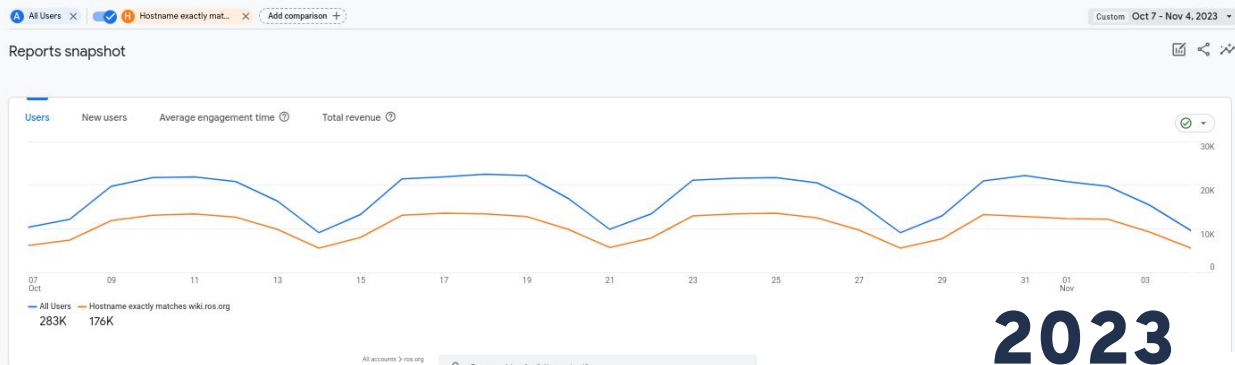

2023

2022

wiki.ros.org

Due to discrepancies between GA4 and Google Analytics we cannot report the change in viewership between 2022 and 2023

ROS™