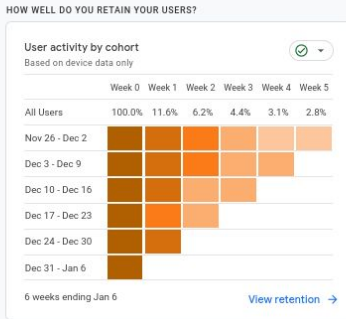

As of July 2023 vs 7.5 in July 2022, -52%

10M+ Page Views in 2023

Due to Google Analytics changes we only have data from April 1st, 2023 until the end of the year

Realtime data not supported for this comparison.

[Learn more](#)

Insights

RECOMMENDATION

Stay connected to your business on the go

[View all insights](#)

WHAT ARE YOUR TOP CAMPAIGNS?

Sessions by Session default channel

Session Default Channel	Sessions
Organic Search	3.8M
Direct	658K
Referral	274K
Unassigned	71K
Organic Social	23K
Organic Video	13K
Organic Shopping	201

[View traffic acquisition](#)

WHICH PAGES AND SCREENS GET THE MOST VIEWS?

Views by Page title and screen class

Page Title and Screen Class	Views
noetic/Installation/Ubuntu - ...	425K
ROS/Tutorials - ROS Wiki	412K
ROS/Installation - ROS Wiki	272K
Documentation - ROS Wiki	256K
noetic/Installation - ROS Wiki	185K
ROS/Tutorials/Installingand...	145K
melodic/Installation/Ubuntu ...	132K