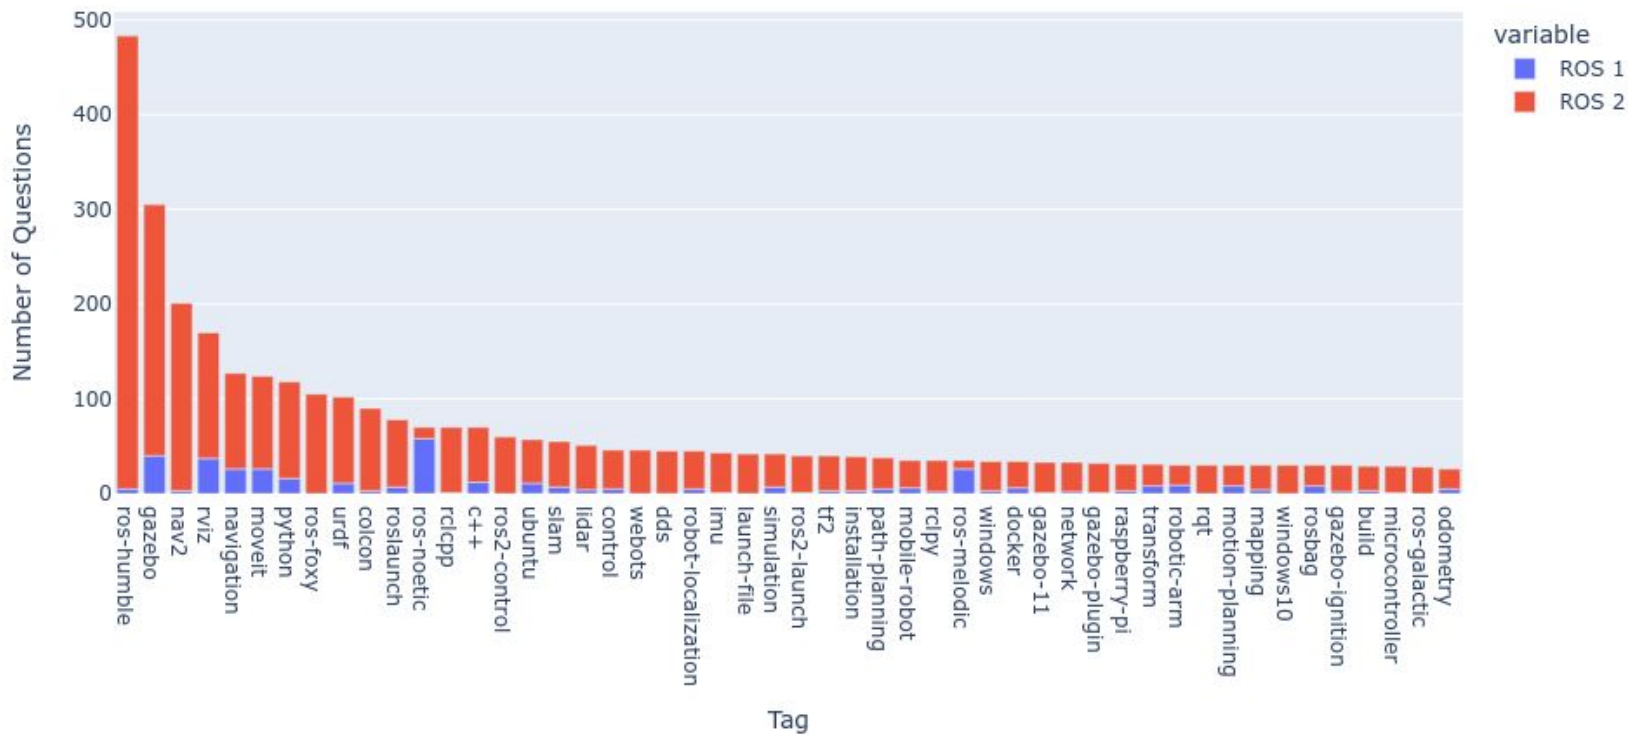

Top ROS Question Tags on Robot Stack Exchange for 2023