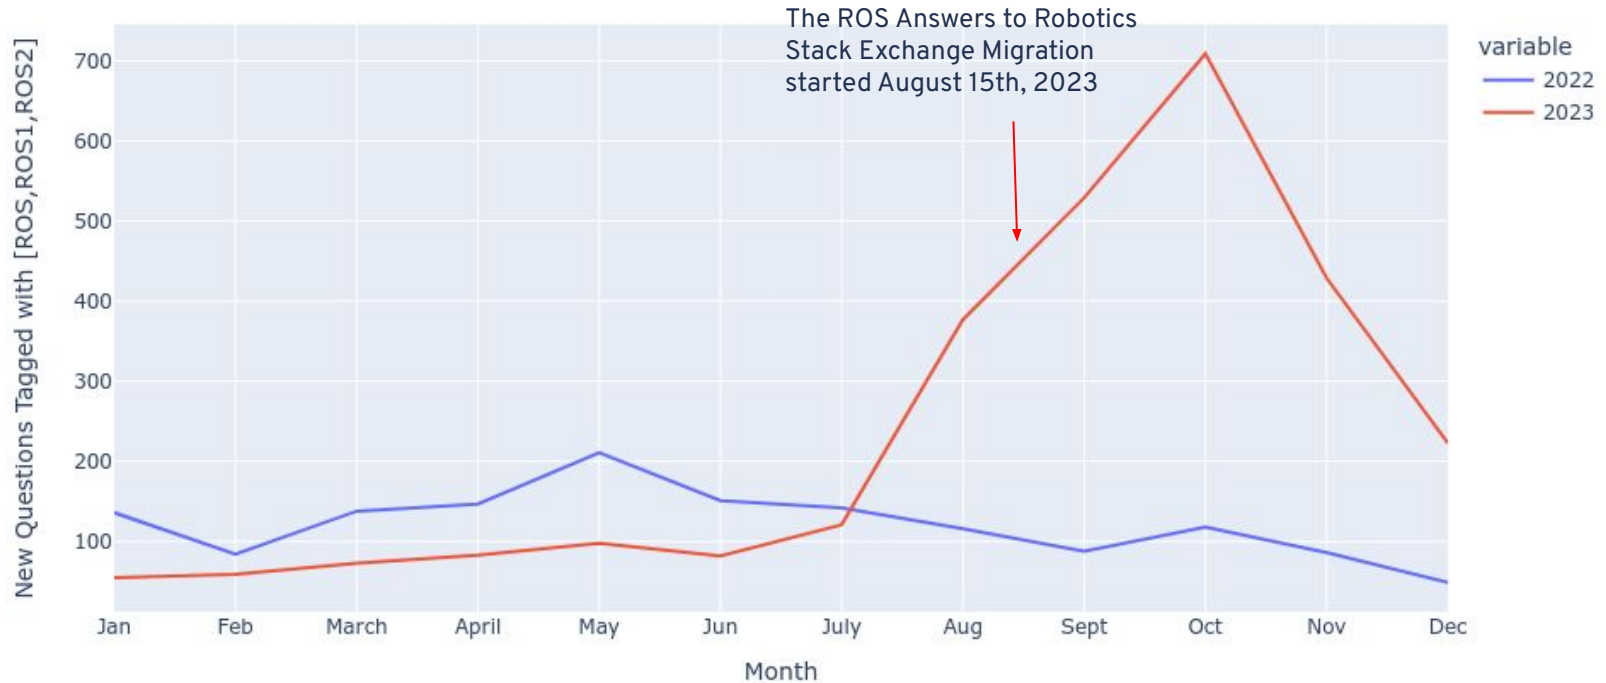

Robotics Stack Overflow Questions Per Month