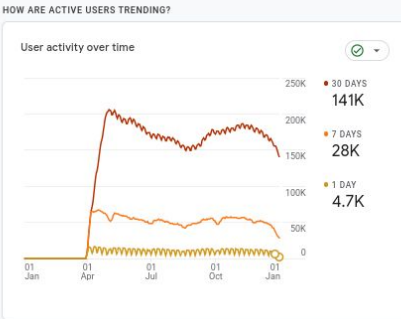

Active users
26,184

index.ros.org

ROS Index users increased by **38.35%**

ROS Wiki

Knowledge base for ROS 1 information

16,769 Wiki Pages

As of 1/08/2024. -5.9% since 1/28/2022

3.6 Wiki Edits Per Day

As of July 2023 vs 7.5 in July 2022, -52%

10M+ Page Views in 2023

Due to Google Analytics changes we only have data from April 1st, 2023 until the end of the year

Realtime data not supported for this comparison.

[Learn more](#)

Insights

RECOMMENDATION

Stay connected to your business on the go

[View all insights](#)

WHAT ARE YOUR TOP CAMPAIGNS?

Sessions by Session default channel

Session Default Channel	Sessions
Organic Search	3.8M
Direct	658K
Referral	274K
Unassigned	71K
Organic Social	23K
Organic Video	13K
Organic Shopping	201

[View traffic acquisition](#)

WHICH PAGES AND SCREENS GET THE MOST VIEWS?

Views by Page title and screen class

Page Title and Screen Class	Views
noetic/Installation/Ubuntu - ...	425K
ROS/Tutorials - ROS Wiki	412K
ROS/Installation - ROS Wiki	272K
Documentation - ROS Wiki	256K
noetic/Installation - ROS Wiki	185K
ROS/Tutorials/Installingand...	145K
melodic/Installation/Ubuntu ...	132K