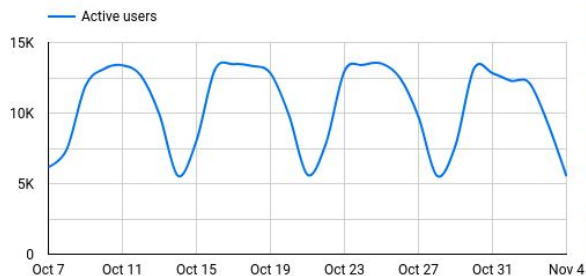

[View pages and screens](#)

wiki.ros.org

Google Analytics 4 results for April until December 2023

2023

2022

wiki.ros.org

Due to discrepancies between GA4 and Google Analytics we cannot report the change in viewership between 2022 and 2023

ROS™

Date	Users	Users
1. Oct 7, 2022	828	828
2. Oct 8, 2022	525	525
3. Oct 9, 2022	595	595
4. Oct 10, 2022	1,059	1,059
5. Oct 11, 2022	1,170	1,170
6. Oct 12, 2022	1,143	1,143
7. Oct 13, 2022	1,036	1,036
Grand total	18,926	18,926

1 - 29 / 29 < >

Users
18,926
No data

G4 DATE	Active users
1. Oct 25, 2023	13,517
2. Oct 17, 2023	13,464
3. Oct 24, 2023	13,415
4. Oct 11, 2023	13,391
5. Oct 18, 2023	13,342
6. Oct 30, 2023	13,158
7. Oct 10, 2023	13,127
Grand total	178,380