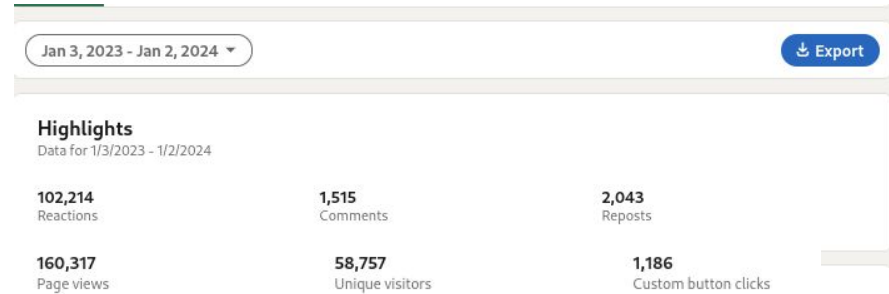

LinkedIn

~112,000 Followers

As of 1/2024. In Dec 2022 it was 70,000. An increase of 60%!