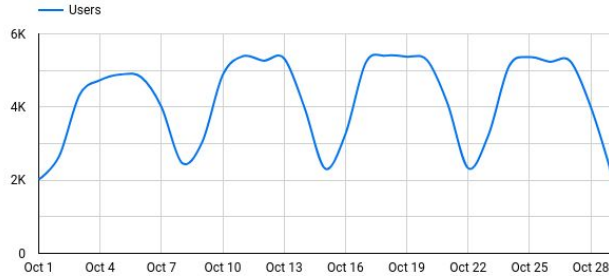

UA DATE	users
1. Oct 1, 2022	2,018
2. Oct 2, 2022	2,656
3. Oct 3, 2022	4,334
4. Oct 4, 2022	4,733
5. Oct 5, 2022	4,888
6. Oct 6, 2022	4,820
7. Oct 7, 2022	4,004
8. Oct 8, 2022	2,476
Grand total	65,294

1 - 29 / 29 < >

Users
65,294

G4 DATE	Active users
1. Nov 4, 2023	2,960
2. Nov 3, 2023	4,948
3. Nov 2, 2023	6,409
4. Nov 1, 2023	6,452
5. Oct 31, 2023	6,536
6. Oct 30, 2023	6,661
7. Oct 29, 2023	4,035
Grand total	87,683

1 - 29 / 29 < >

Active users
87,683

docs.ros.org

ROS 2 documentation users increased by **34.29%**