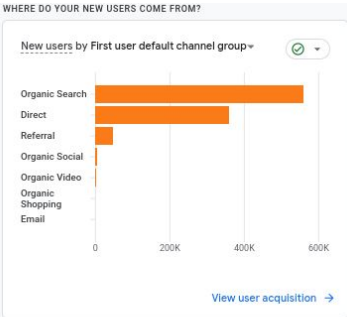

Active users
26,184

index.ros.org

ROS Index users increased by **38.35%**

ROS Wiki

Knowledge base for ROS 1 information

16,769 Wiki Pages

As of 1/08/2024. -5.9% since 1/28/2022

3.6 Wiki Edits Per Day

As of July 2023 vs 7.5 in July 2022, -52%

10M+ Page Views in 2023

Due to Google Analytics changes we only have data from April 1st, 2023 until the end of the year

Realtime data not supported for this comparison.

[Learn more](#)

Insights

RECOMMENDATION

Stay connected to your business on the go

[View all insights](#)

WHAT ARE YOUR TOP CAMPAIGNS?

Sessions by Session default channel

Session Default Channel	Sessions
Organic Search	3.8M
Direct	658K
Referral	274K
Unassigned	71K
Organic Social	23K
Organic Video	13K
Organic Shopping	201

[View traffic acquisition](#)

WHICH PAGES AND SCREENS GET THE MOST VIEWS?

Views by Page title and screen class

Page Title and Screen Class	Views
noetic/Installation/Ubuntu - ...	425K
ROS/Tutorials - ROS Wiki	412K
ROS/Installation - ROS Wiki	272K
Documentation - ROS Wiki	256K
noetic/Installation - ROS Wiki	185K
ROS/Tutorials/Installingand...	145K
melodic/Installation/Ubuntu ...	132K