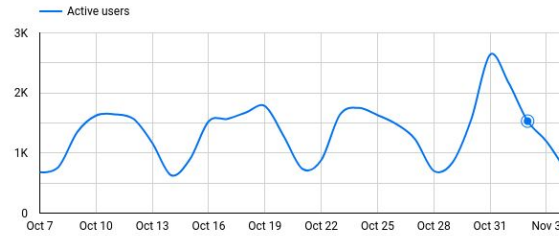

South America

Sao Paulo, Brazil

ROS Discourse ROS Community Discussion Forum

ROS Discourse User Metrics

2022-12-12

	Last 24 hours	Last 7 days	Last 30 days	All Time
Topics	3	22	103	7.1k
Posts	18	166	917	64.6k
Sign-Ups	3	37	172	8.3k
Active Users	200	501	930	—
Likes	14	139	653	37.5k
Chat Messages	3	10	41	216

2024-01-04

	24 hours	7 days	30 days	All time
Topics	8	28	82	8.3k
Posts	71	224	913	76.9k
Sign-ups	21	59	238	9.8k
Active users	224	472	1.0k	—
Likes	23	89	460	44.9k
Chat messages	0	1	34	1.0k

ROS Discourse

	Dec 2022	Jan 2024	Change
Total Topics	7,100	8,300	+16.9%
Total Posts	64,600	76,900	+19.0%
Active Users	930	1000	+7.5%
Total Likes	37,500	44,900	+19.7%

UA DATE ▾		users
1.	Oct 1, 2022	618
2.	Oct 2, 2022	685
3.	Oct 3, 2022	1,339
4.	Oct 4, 2022	1,294
5.	Oct 5, 2022	1,318
6.	Oct 6, 2022	1,256
7.	Oct 7, 2022	1,149
8.	Oct 8, 2022	721
Grand total		24,539

1 - 29 / 29 < >

Users
24,539

G4 DATE ▾		Active users
1.	Oct 6, 2023	1,198
2.	Oct 7, 2023	681
3.	Oct 8, 2023	769
4.	Oct 9, 2023	1,350
5.	Oct 10, 2023	1,624
6.	Oct 11, 2023	1,645
7.	Oct 12, 2023	1,567
Grand total		29,023