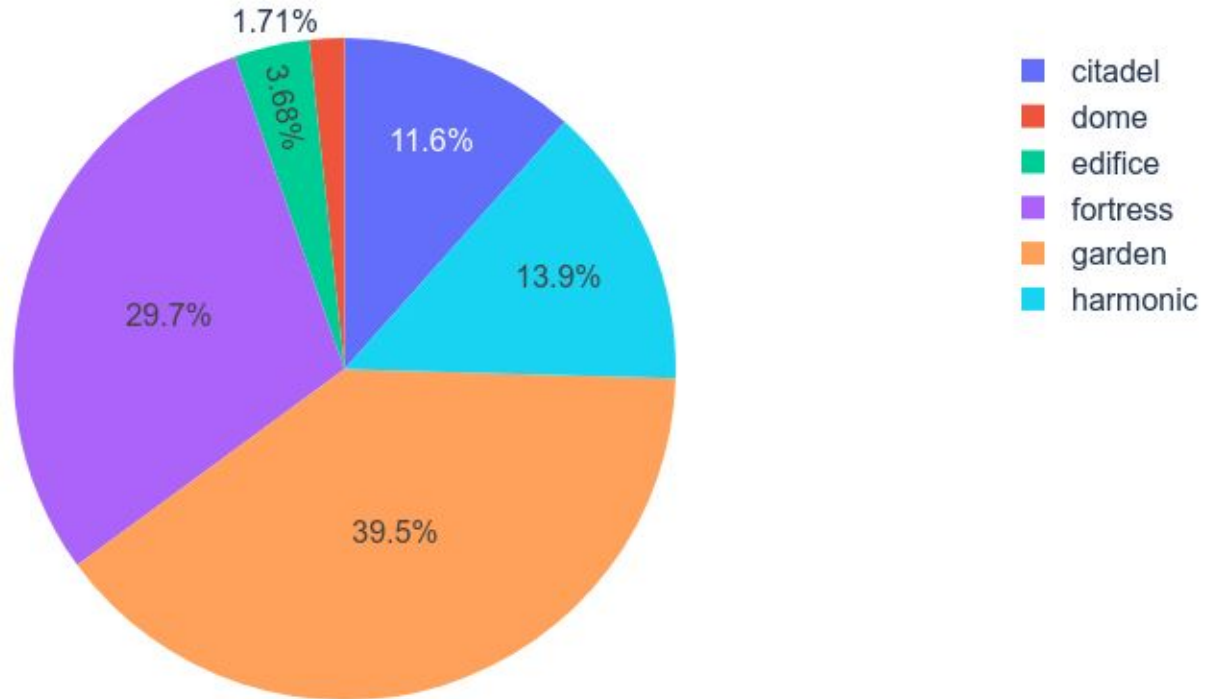

packages.osrfoundation.org Downloads of Gazebo by Release November 2023