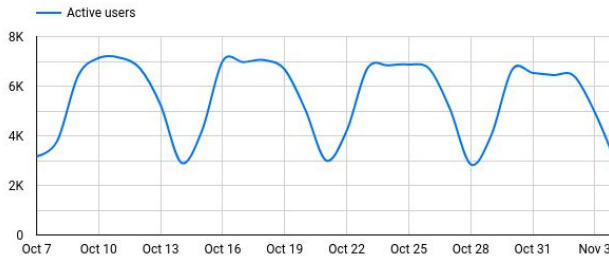

SESSION DEFAULT CHANNEL GRO...	SESSIONS
Organic Search	2M
Direct	244K
Referral	208K
Unassigned	43K
Organic Social	12K
Organic Video	6.3K
Organic Shopping	766

Jan 1, 2023 - Jan 1, 2024

SESSIONS

Organic Shopping 766 [View acquisition](#) →

docs.ros.org

Google Analytics 4 results for 2023

UA DATE	users
1. Oct 1, 2022	2,018
2. Oct 2, 2022	2,656
3. Oct 3, 2022	4,334
4. Oct 4, 2022	4,733
5. Oct 5, 2022	4,888
6. Oct 6, 2022	4,820
7. Oct 7, 2022	4,004
8. Oct 8, 2022	2,476
Grand total	65,294

1 - 29 / 29 < >

Users
65,294

G4 DATE	Active users
1. Nov 4, 2023	2,960
2. Nov 3, 2023	4,948
3. Nov 2, 2023	6,409
4. Nov 1, 2023	6,452
5. Oct 31, 2023	6,536
6. Oct 30, 2023	6,661
7. Oct 29, 2023	4,035
Grand total	87,683