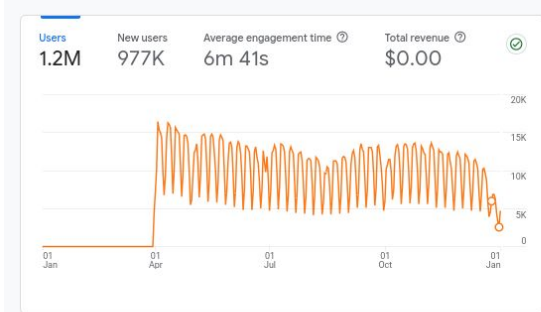

Users
18,926
No data

G4 DATE	Active users
1. Oct 6, 2023	1,258
2. Oct 7, 2023	694
3. Oct 8, 2023	860
4. Oct 9, 2023	1,515
5. Oct 10, 2023	1,680
6. Oct 11, 2023	1,669
7. Oct 12, 2023	1,641
Grand total	26,516

Active users
26,184

index.ros.org

ROS Index users increased by **38.35%**

ROS Wiki

Knowledge base for ROS 1 information

16,769 Wiki Pages

As of 1/08/2024. -5.9% since 1/28/2022

3.6 Wiki Edits Per Day

As of July 2023 vs 7.5 in July 2022, -52%

10M+ Page Views in 2023

Due to Google Analytics changes we only have data from April 1st, 2023 until the end of the year

Realtime data not supported for this comparison.