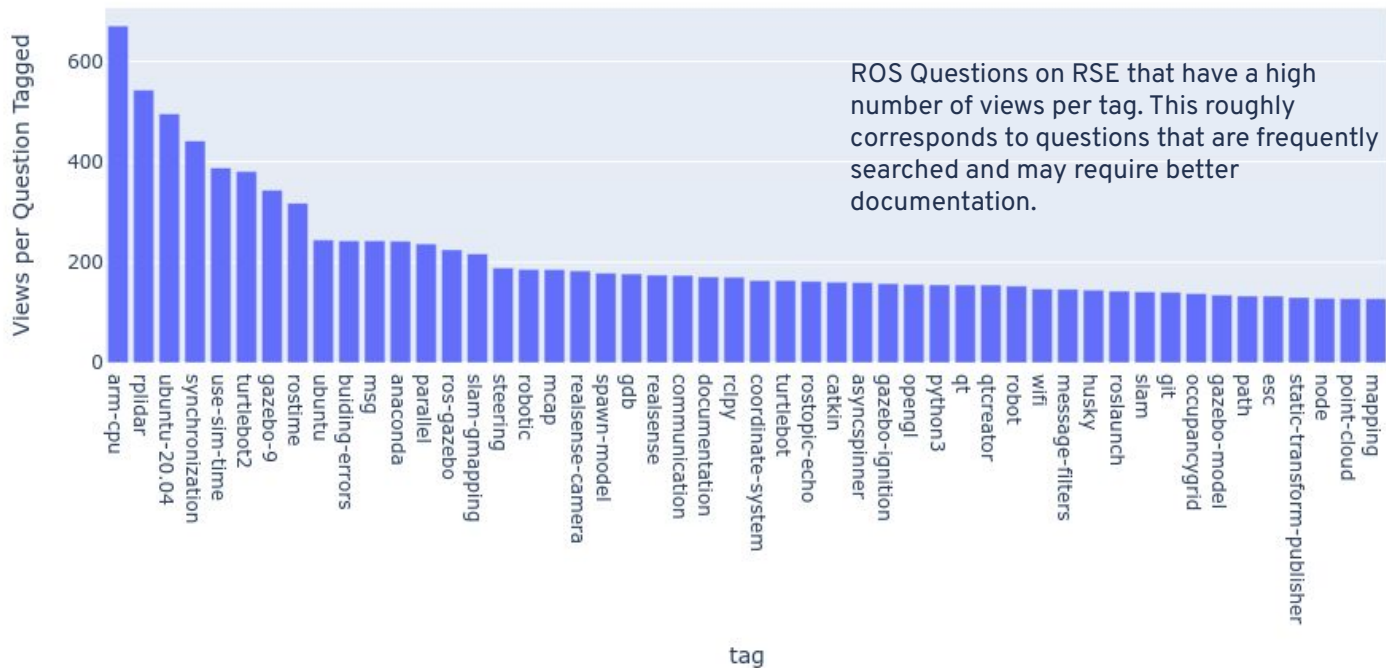

RSE ROS Question Tags with a High Number of Views Per Question