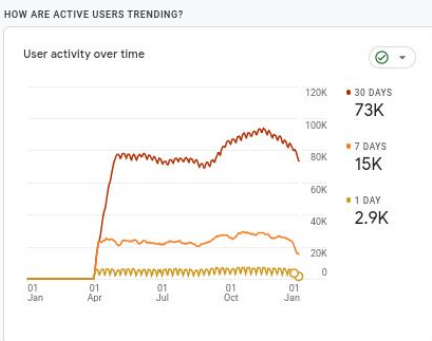

- In April of 2023 Google Analytics, our primary website analytics platform, had a major upgrade to a system called “Google Analytics 4”, or “GA4”.
- The new and old versions of Google Analytics are not compatible, and direct comparisons between data stored in each system are difficult. We’ve included the GA4 metrics and where possible tried to compare the year on year changes.

Realtime data not supported for this comparison.

[Learn more](#)

Insights 1

RECOMMENDATION New

Stay connected to your business on the go

[View all insights](#) →

WHAT ARE YOUR TOP CAMPAIGNS?

Sessions by Session default channel group

SESSION DEFAULT CHANNEL GRO...	SESSIONS
Organic Search	2M
Direct	244K
Referral	208K
Unassigned	43K
Organic Social	12K
Organic Video	6.3K
Organic Shopping	766

Jan 1, 2023 - Jan 1, 2024

SESSIONS

Organic Shopping 766 [View acquisition](#) →

1 - 29 / 29 < >

Users
65,294

G4 DATE	Active users
1. Nov 4, 2023	2,960
2. Nov 3, 2023	4,948
3. Nov 2, 2023	6,409
4. Nov 1, 2023	6,452
5. Oct 31, 2023	6,536
6. Oct 30, 2023	6,661
7. Oct 29, 2023	4,035
Grand total	87,683