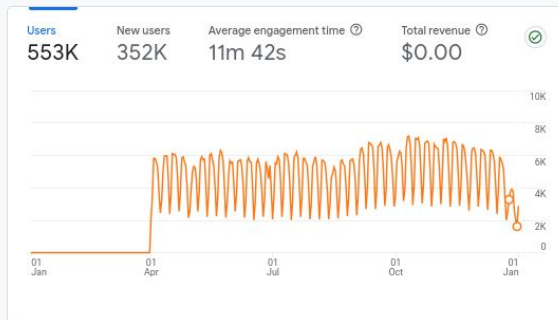

Realtime data not supported for this comparison.

[Learn more](#)

Insights 1

RECOMMENDATION New

Stay connected to your business on the go

[View all insights](#) →